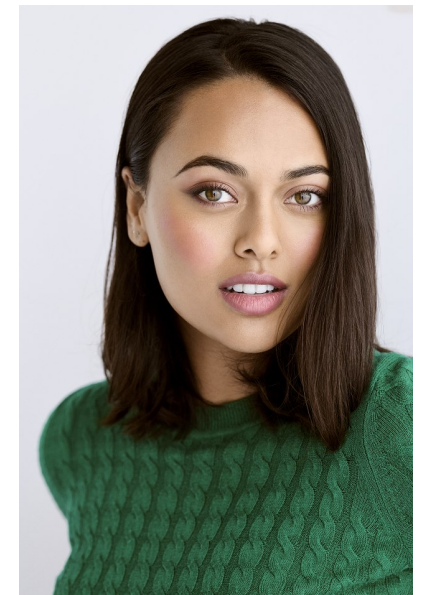

SOMA CHHAYA

Height 5'2" Weight 115 Bust 32" B Waist 25" Hips 30" Dress 2 US
Shoe 6 US (kids) Hair Brown Eyes Hazel

THE
BELL
AGENCY
MODEL AND TALENT

Shanon Bell

404-642-1082 | shanonbell@thebellagency.biz