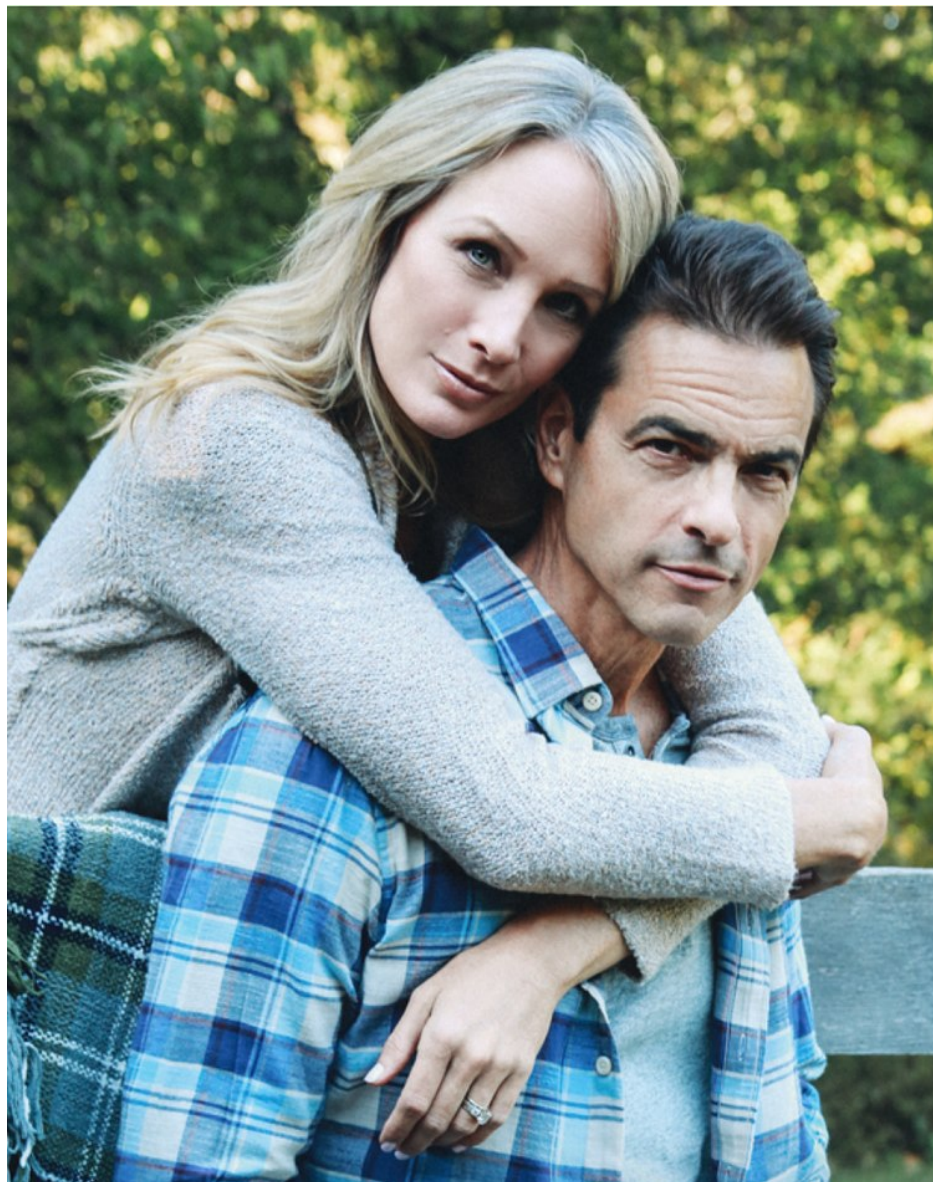

**JIM BROWN**

Height 6'1"   Weight 180   Hair Dark Brown   Eyes Brown

**JIM BROWN**

Height 6'1" Weight 180 Hair Dark Brown Eyes Brown

**JIM BROWN**

Height 6'1"   Weight 180   Hair Dark Brown   Eyes Brown

## JIM BROWN

Height 6'1"   Weight 180   Hair Dark Brown   Eyes Brown